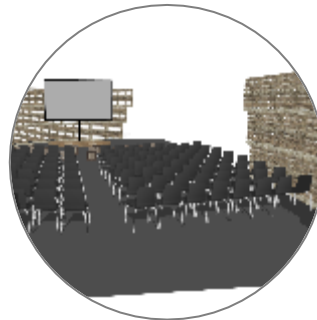

Annex A – Details of Sustainability and Climate Change themed design

Venue Design

Approximately 60% of the exhibition setup is used from recyclable materials and furniture that can be recycled for future events.

Expo Lounge | “Habitat”

Conference Lounge | “ ”

Open Stages

The Sustainable Stage
Material: Cardboard

The Conservation Stage
Material: Pallets

The Renewal Stage
Material: Crates

The Responsible Stage
Material: Wooden Planks